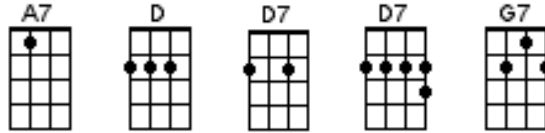

I SAW HER STANDING THERE SchoolV1

The Beatles, 1963

Intro: [D][D7][G7][G7][D][A7][D][D↓]

Well she was [D] just seven-[D] teen
And you [G7] know what I [D7] mean
And the [D7] way she looked was [D7] way beyond com-[A7]pare [A7]
So [D] how could I [D7] dance with a-[G7]nother [G7] oooh
When I [D] saw her [A7] standing [D] there [D]

Well [D] she looked at [D] me,
And [G7] I, I could [D7] see
That be-[D7]fore too long I'd [D7] fall in love with [A7] her [A7]
[D] She wouldn't [D7] dance with a-[G7]nother [G7] oooh
When I [D] saw her [A7] standing [D] there [D↓]

Well my [G7] heart went [G7]boom
When I [G7] crossed that [G7] room
And I [G7] held her [G7]hand in [A7] mi-[A7]-i-[G7]-i-[G7]↓ine

Well we [D] danced through the [D] night,
And we [G7] held each other [D7] tight,
And be-[D7]fore too long I [D7] fell in love with [A7] her [A7]
Now [D] I'll never [D7] dance with a-[G7]nother [G7] oooh
When I [D] saw her [A7] standing [D] there [D↓]

Well my [G7] heart went [G7]boom
When I [G7] crossed that [G7] room
And I [G7] held her [G7]hand in [A7] mi-[A7]-i-[G7]-i-[G7↓]ine

Well we [D] danced through the [D] night,
And we [G7] held each other [D7] tight,
And be-[D7]fore too long I [D7] fell in love with [A7] her [A7]
Now [D] I'll never [D7] dance with a-[G7]nother [G7] oooh
When I [D] saw her [A7] standing [D] there [D]